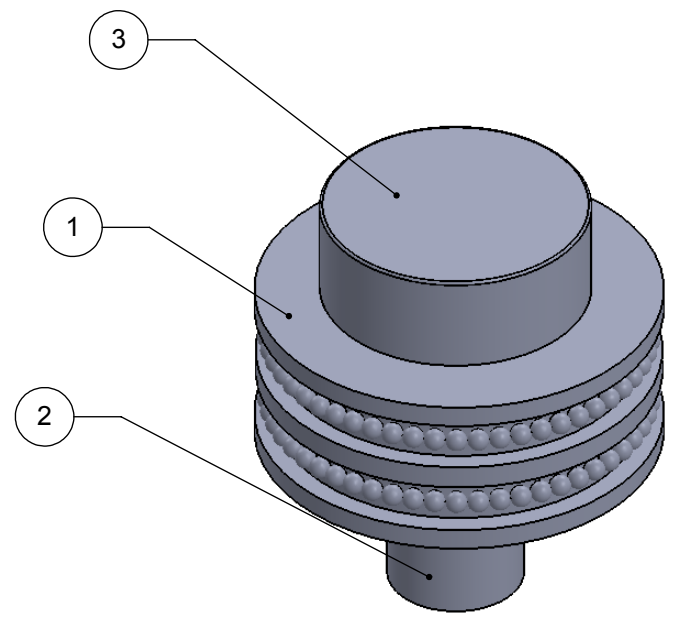

ITEM NO.	PART NUMBER	DESCRIPTION	QTY.
1	RGDT	HUB	1
2	PSRD8-12	BASE TUBE	1
3	Card-1	END LOCK	1

APPROVED FOR PRODUCTION
 By: RICHARD PAUL
 Date: 6-2-2021

UNLESS OTHERWISE STATED	
.X	±.3mm
.XX	±.15mm
.XXX	±.008mm

COPYRIGHT © Allied Brass 2021

DRAWN	5-28-21	I.M	MATERIAL:	BRASS	FINISH	TBD
CHECKED	5-28-21	P.D	DESCRIPTION:		QUANTITY	TBD
APPROVED	5-28-21	R.A	1-1/2 Inch Cabinet Knob		DRAWING No.	REV
					101D	0
				SCALE	1:0.7	SHEET: 01
						A4