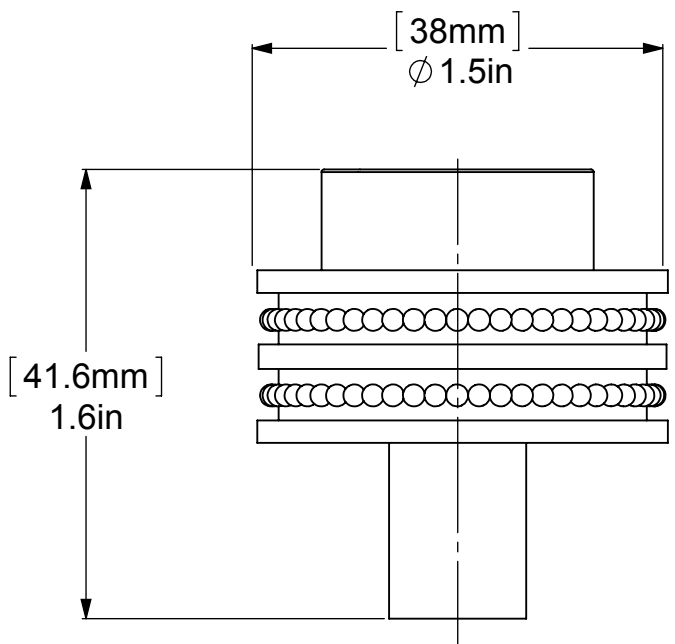

ITEM NO.	PART NUMBER	DESCRIPTION	QTY.
1	RGDT	HUB	1
2	PSRD8-12	BASE TUBE	1
3	Card-1	END LOCK	1

APPROVED FOR PRODUCTION
 By: RICHARD PAUL
 Date: 6-2-2021

UNLESS OTHERWISE STATED	
.X	±.3mm
.XX	±.15mm
.XXX	±.008mm

COPYRIGHT © Allied Brass 2021

DRAWN	5-28-21	I.M	MATERIAL:	BRASS	FINISH	TBD
CHECKED	5-28-21	P.D	DESCRIPTION:		QUANTITY	TBD
APPROVED	5-28-21	R.A	1-1/2 Inch Cabinet Knob		DRAWING No.	REV
					101D	0
				SCALE	1:0.7	SHEET: 01
						A4